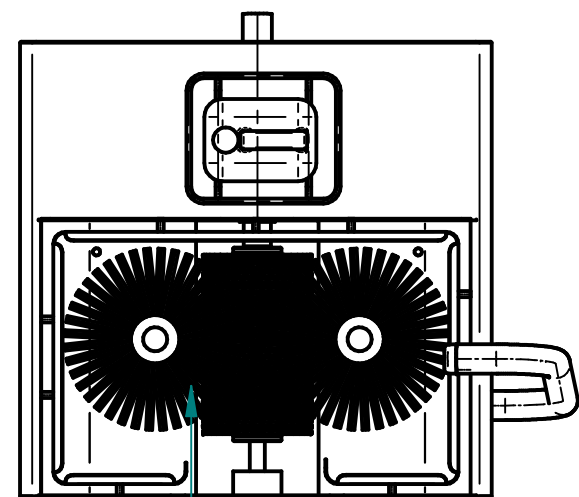

BASKET FOR CANISTER WITH LIQUID

PHOTOCELL / SWITCH BUTTON

YOU CAN REGULATE FEET FROM 90mm TO 110mm

POWER SUPPLY: 400 V, 50 Hz (CABLE LONG 4.5m)

THIS DISTANCE DEPEND FROM DISTANCE FEET / PROFILE FEET 90mm THIS DISTANCE IS 126mm FEET 110mm THIS DISTANCE 146mm etc.

OUTFLOW Ø 50 mm WITHOUT SIFON

ROTATING BRUSHES