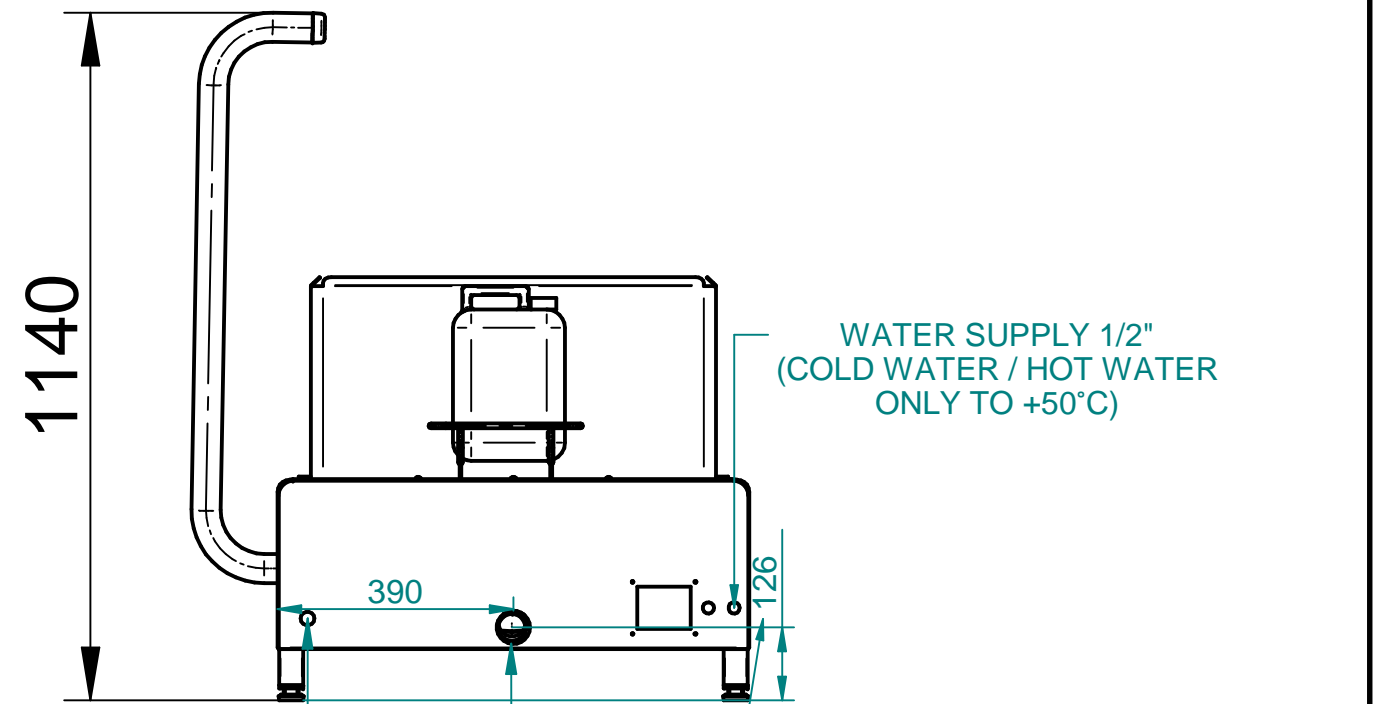

BASKET FOR CANISTER WITH LIQUID

PHOTOCELL / SWITCH BUTTON

YOU CAN REGULATE FEET FROM 90mm TO 110mm

POWER SUPPLY: 400 V, 50 Hz (CABLE LONG 4.5m)

THIS DISTANCE DEPEND FROM DISTANCE FEET / PROFILE FEET 90mm THIS DISTANCE IS 126mm FEET 110mm THIS DISTANCE 146mm etc.

OUTFLOW Ø 50 mm WITHOUT SIFON

ROTATING BRUSHES