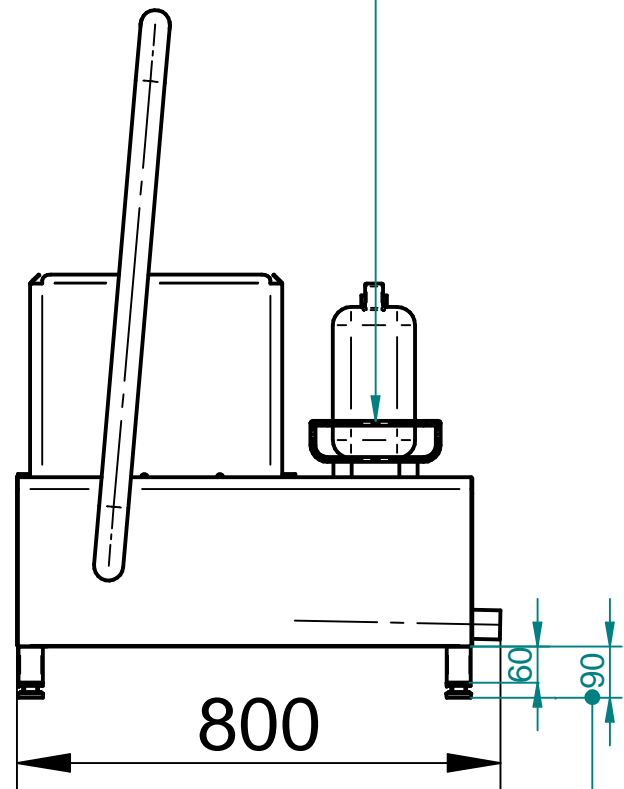

BASKET FOR CANISTER WITH LIQUID

PHOTOCELL / SWITCH BUTTON

YOU CAN REGULATE FEET FROM 90mm TO 110mm

POWER SUPPLY: 400 V, 50 Hz (CABLE LONG 4.5m)

THIS DISTANCE DEPEND FROM DISTANCE FEET / PROFILE FEET 90mm THIS DISTANCE IS 126mm FEET 110mm THIS DISTANCE 146mm etc.

OUTFLOW Ø 50 mm WITHOUT SIFON

ROTATING BRUSHES