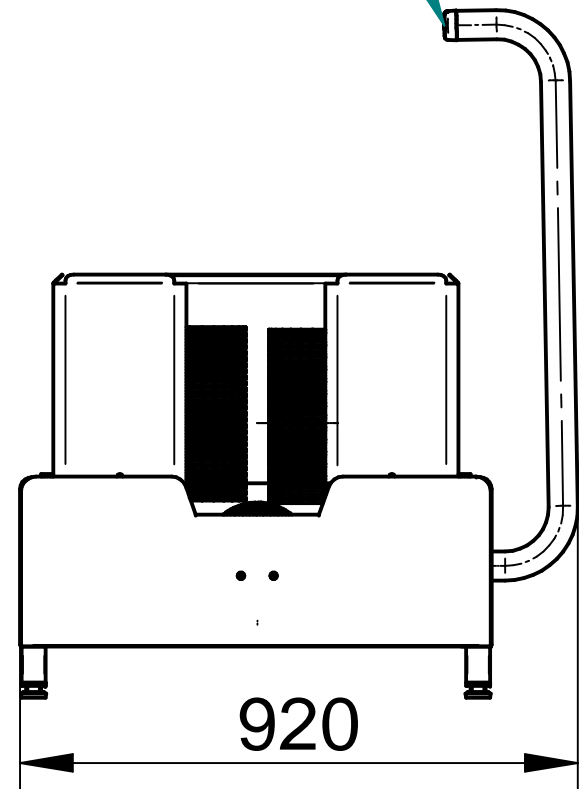

BASKET FOR CANISTER WITH LIQUID

PHOTOCELL / SWITCH BUTTON

YOU CAN REGULATE FEET FROM 90mm TO 110mm

POWER SUPPLY: 400 V, 50 Hz (CABLE LONG 4.5m)

THIS DISTANCE DEPEND FROM DISTANCE FEET / PROFILE FEET 90mm THIS DISTANCE IS 126mm FEET 110mm THIS DISTANCE 146mm etc.

OUTFLOW Ø 50 mm WITHOUT SIFON

ROTATING BRUSHES