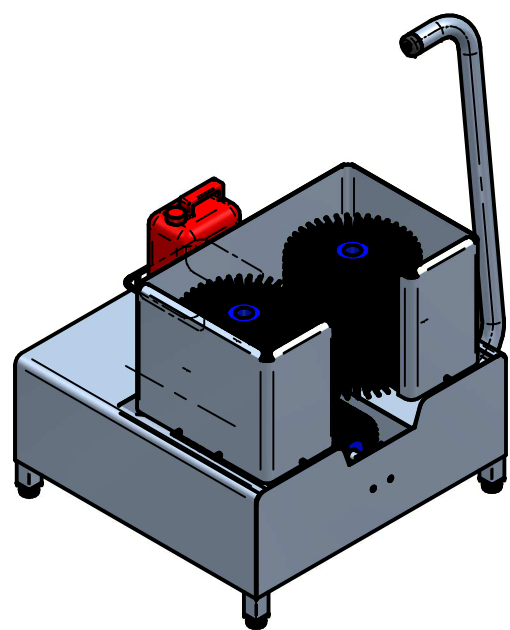

BASKET FOR CANISTER WITH LIQUID

PHOTOCELL / SWITCH BUTTON

YOU CAN REGULATE FEET FROM 90mm TO 110mm

POWER SUPPLY: 400 V, 50 Hz (CABLE LONG 4.5m)

THIS DISTANCE DEPEND FROM DISTANCE FEET / PROFILE FEET 90mm THIS DISTANCE IS 126mm FEET 110mm THIS DISTANCE 146mm etc.

OUTFLOW Ø 50 mm WITHOUT SIFON

ROTATING BRUSHES